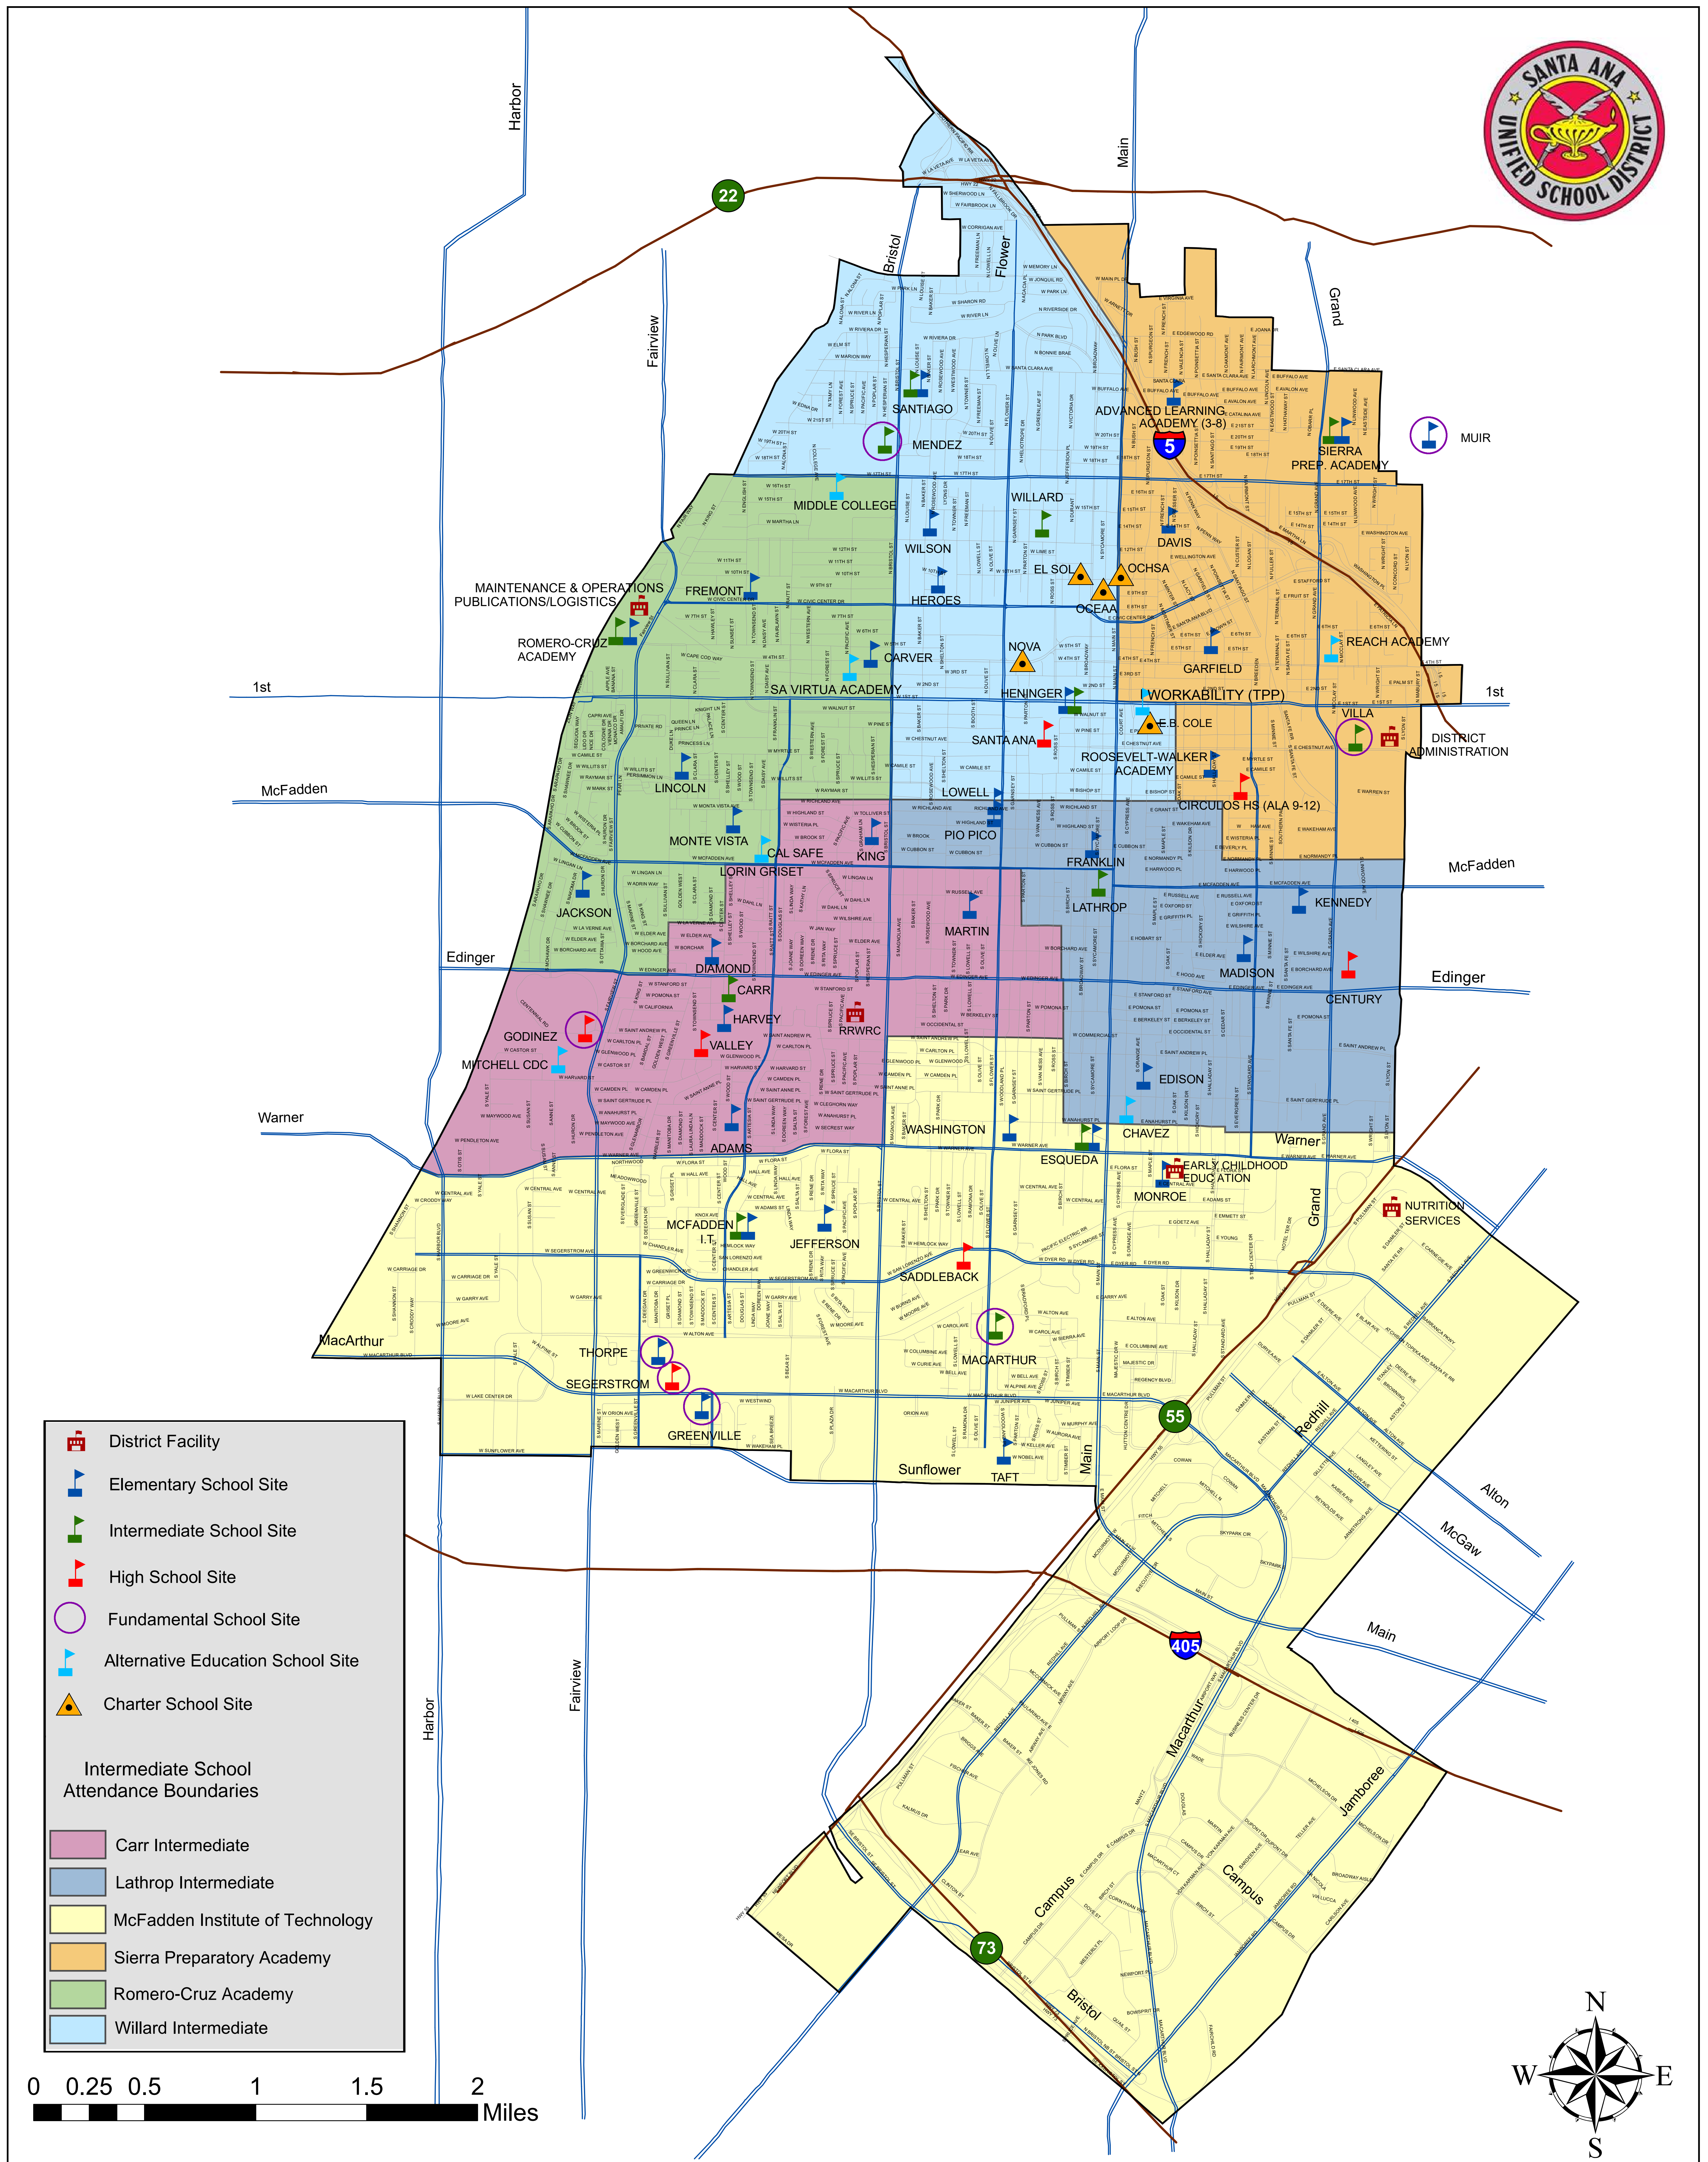

SANTA ANA UNIFIED SCHOOL DISTRICT

ALL SCHOOL SITES AND INTERMEDIATE SCHOOL ATTENDANCE BOUNDARIES

	District Facility
	Elementary School Site
	Intermediate School Site
	High School Site
	Fundamental School Site
	Alternative Education School Site
	Charter School Site
Intermediate School Attendance Boundaries	
	Carr Intermediate
	Lathrop Intermediate
	McFadden Institute of Technology
	Sierra Preparatory Academy
	Romero-Cruz Academy
	Willard Intermediate